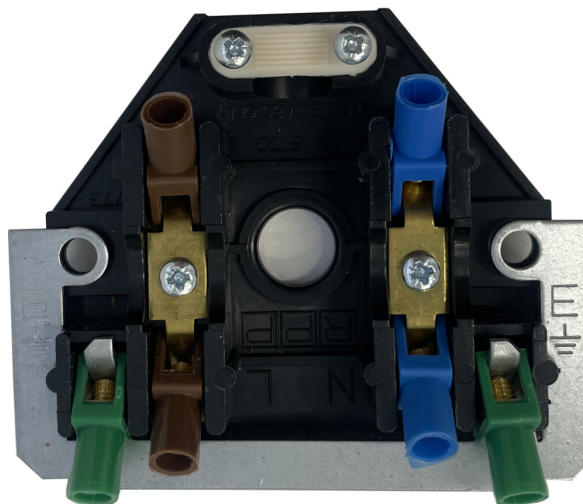

Technical Datasheet

Description: Contour Copper Hand Waxed Flex Outlet (Black Insert)

Part Number: CBCHX79B

Information

Plate Dimensions (mm) 85 (W) x 85 (H) x 8 (D)

Insert Material Polycarbonate

Earth Strap Mild Steel

Operating Voltage(AC) 250V @ 50Hz

Termination Type Screw

Warranty 10 years

Product Class 1 Must be earthed

Maintenance Clean with a soft cloth only. Do not use a cleaning agent of any description.

Please Note Do not use masking tape on this product.

Style Rounded Profile

Plate Material Solid Copper, Hand-finished, No Lacquer