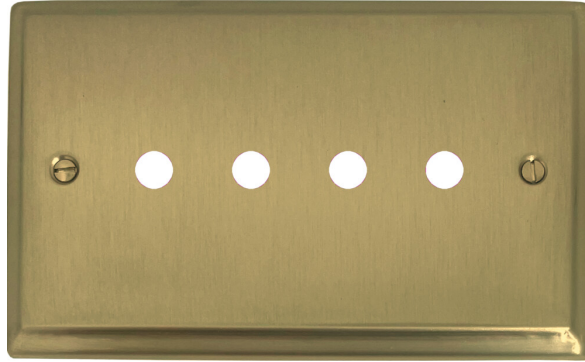

Technical Datasheet

Description: Deco Satin Brass Toggle Grid Plate (4 Gang)

Part Number: DSB84

Information

Plate Dimensions (mm) 146 (W) x 95 (H) x 8 (D)

Insert Material Polycarbonate

Earth Strap Mild Steel

Style Stepped Slope Profile

Plate Material Solid Brass, Hand-finished, Lacquered