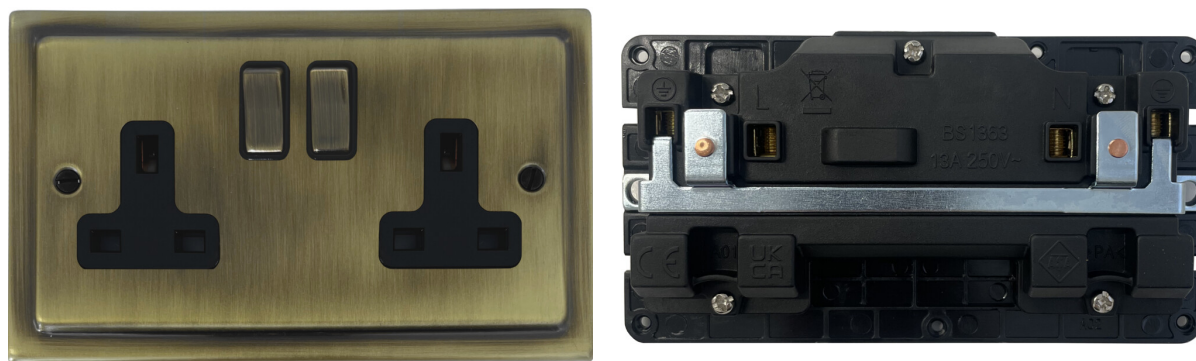

Technical Datasheet

Description: Trimline Light Antique Brass Socket (2 Gang)

Part Number: TLAB310

Information

Plate Dimensions (mm)	156 (W) x 94 (H) x 8 (D)
Insert Material	Polycarbonate
Earth Strap	Mild Steel
Operating Voltage(AC)	250V @ 50Hz
Termination Type	Screw
Warranty	10 years
Product Class 1	Must be earthed
Maintenance	Clean with a soft cloth only. Do not use a cleaning agent of any description.
Please Note	Do not use masking tape on this product.
Style	Stepped Profile
Plate Material	Solid Brass, Hand-finished, Lacquered
Switch Material	Metal
Required back box depth	25mm
Load Rating	13A
Switch type	Double pole
Terminal Capacity	3x 2.5mm ² , 3x 4.0mm ² , 2x 6.0mm ²
Standards	BS 1363
IP Rating	IP2XD