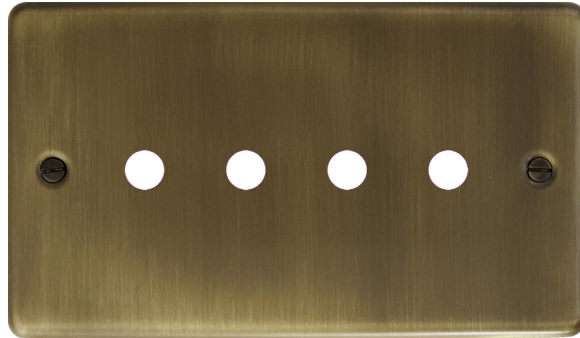

## Technical Datasheet

**Description:** Contour Antique Brass Toggle Grid Plate (4 Gang)

**Part Number:** CAB84

## Information

<b>Plate Dimensions (mm)</b>	146 (W) x 84 (H) x 8 (D)
<b>Insert Material</b>	Polycarbonate
<b>Earth Strap</b>	Mild Steel
<b>Operating Voltage(AC)</b>	250V @ 50Hz
<b>Termination Type</b>	Screw
<b>Warranty</b>	10 years
<b>Product Class 1</b>	Must be earthed
<b>Maintenance</b>	Clean with a soft cloth only. Do not use a cleaning agent of any description.
<b>Please Note</b>	Do not use masking tape on this product.
<b>Style</b>	Rounded Profile
<b>Plate Material</b>	Solid Brass, Hand-finished, Lacquered